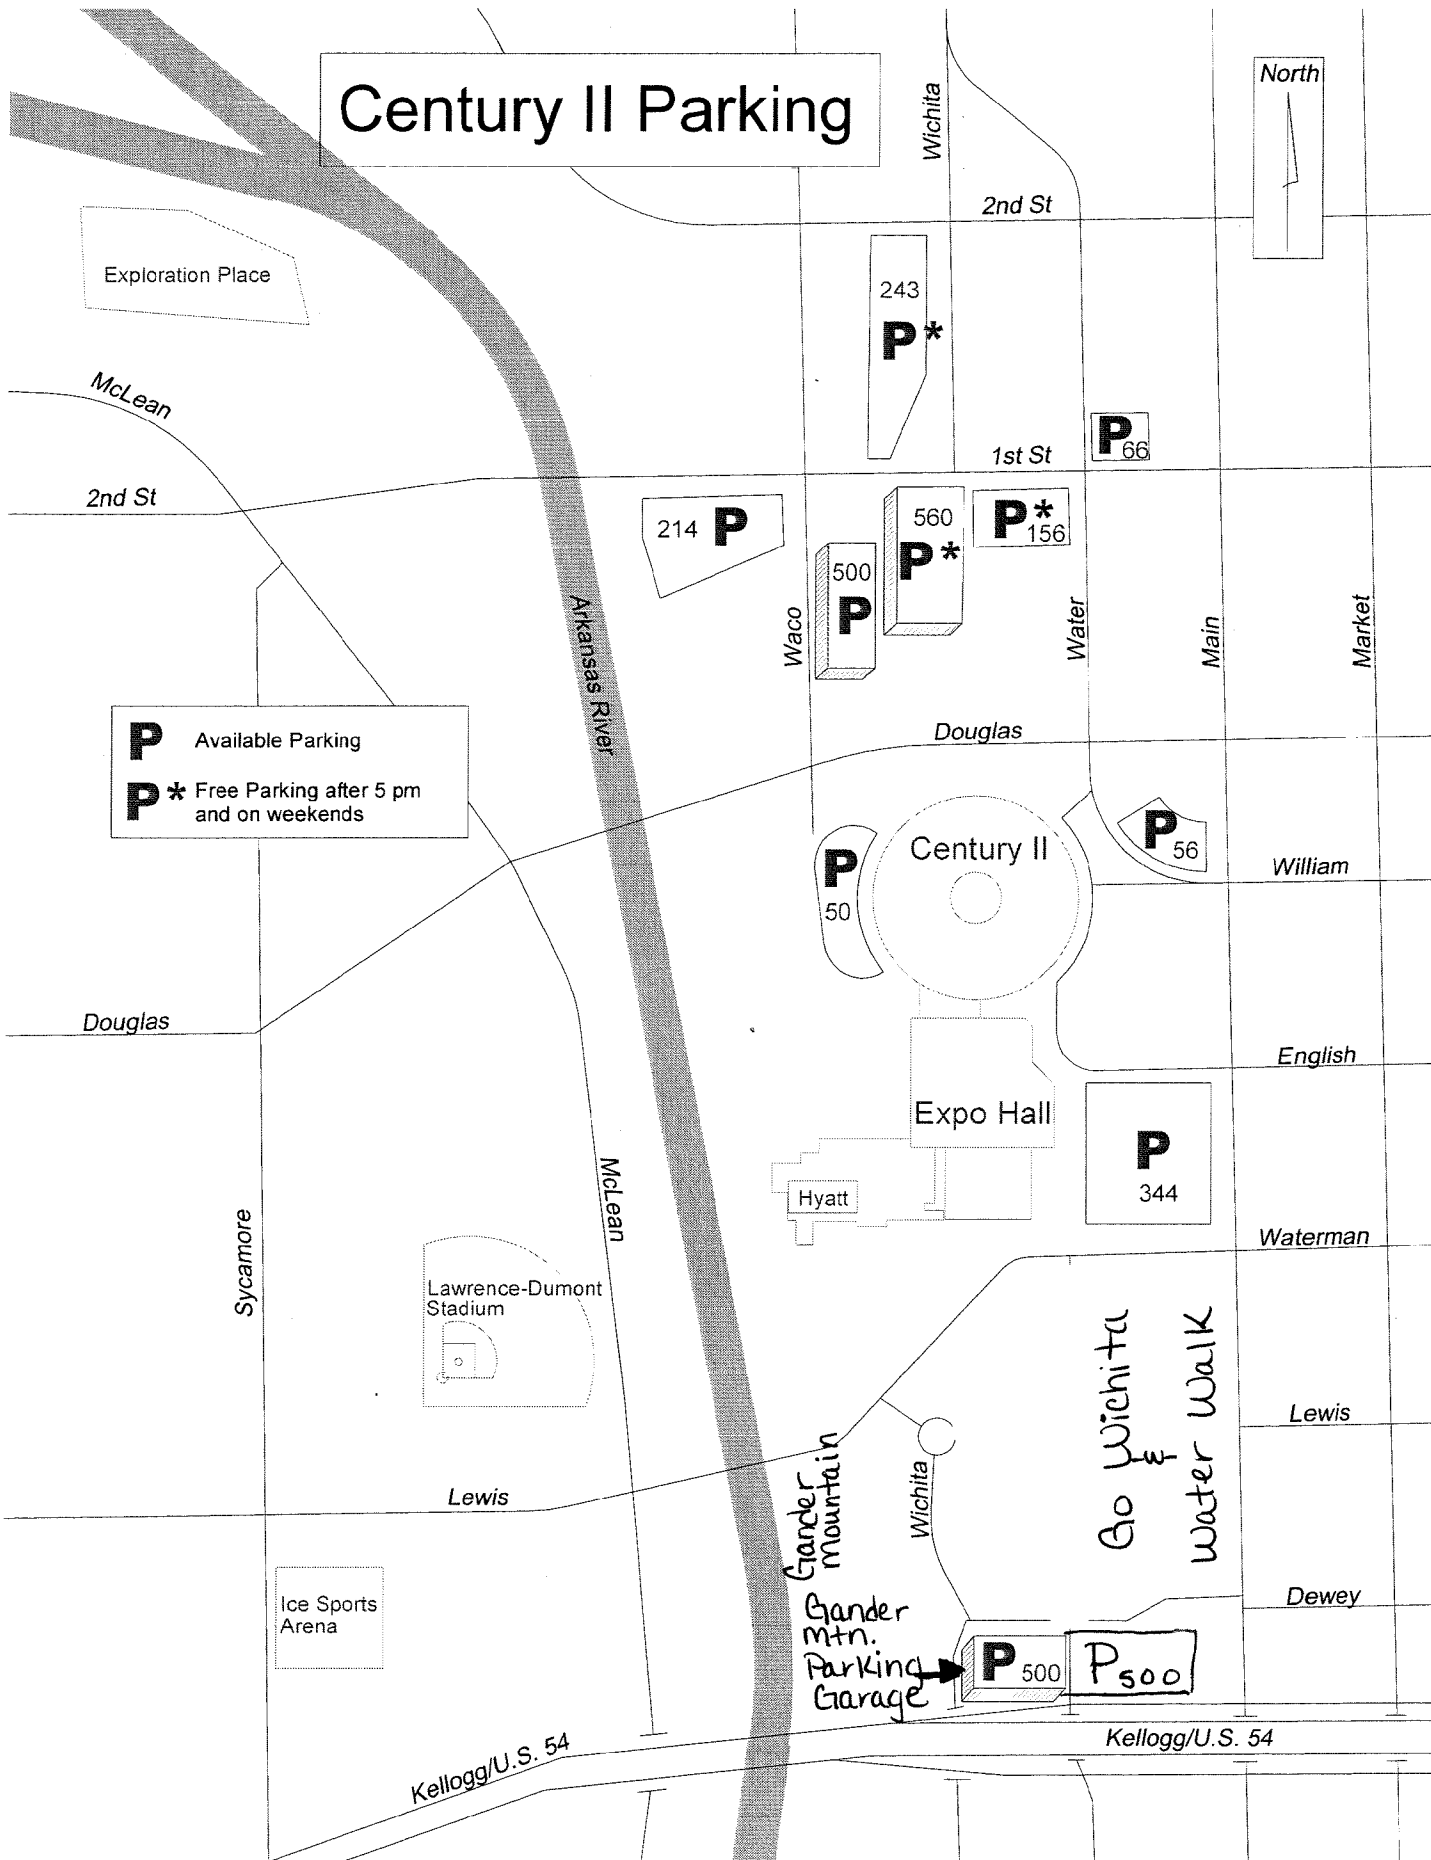

Century II Parking

PARKING AT CENTURY II

During these months of construction, additional parking may be found at the following locations. Thank you for your patience and understanding.

- Waco & 1st Street - One block north of Century II (Lot north of the Broadview). Free of charge.
- Broadview Parking Garage - Free of charge.
- Water & 1st Street - One block north of Century II (Behind Garvey Building). Free of charge on weekends and after 5:00 p.m.
- Hyatt Regency Parking Garage - Fee assessed.
- Gander Mountain - Two blocks south of the Hyatt. Free of charge.